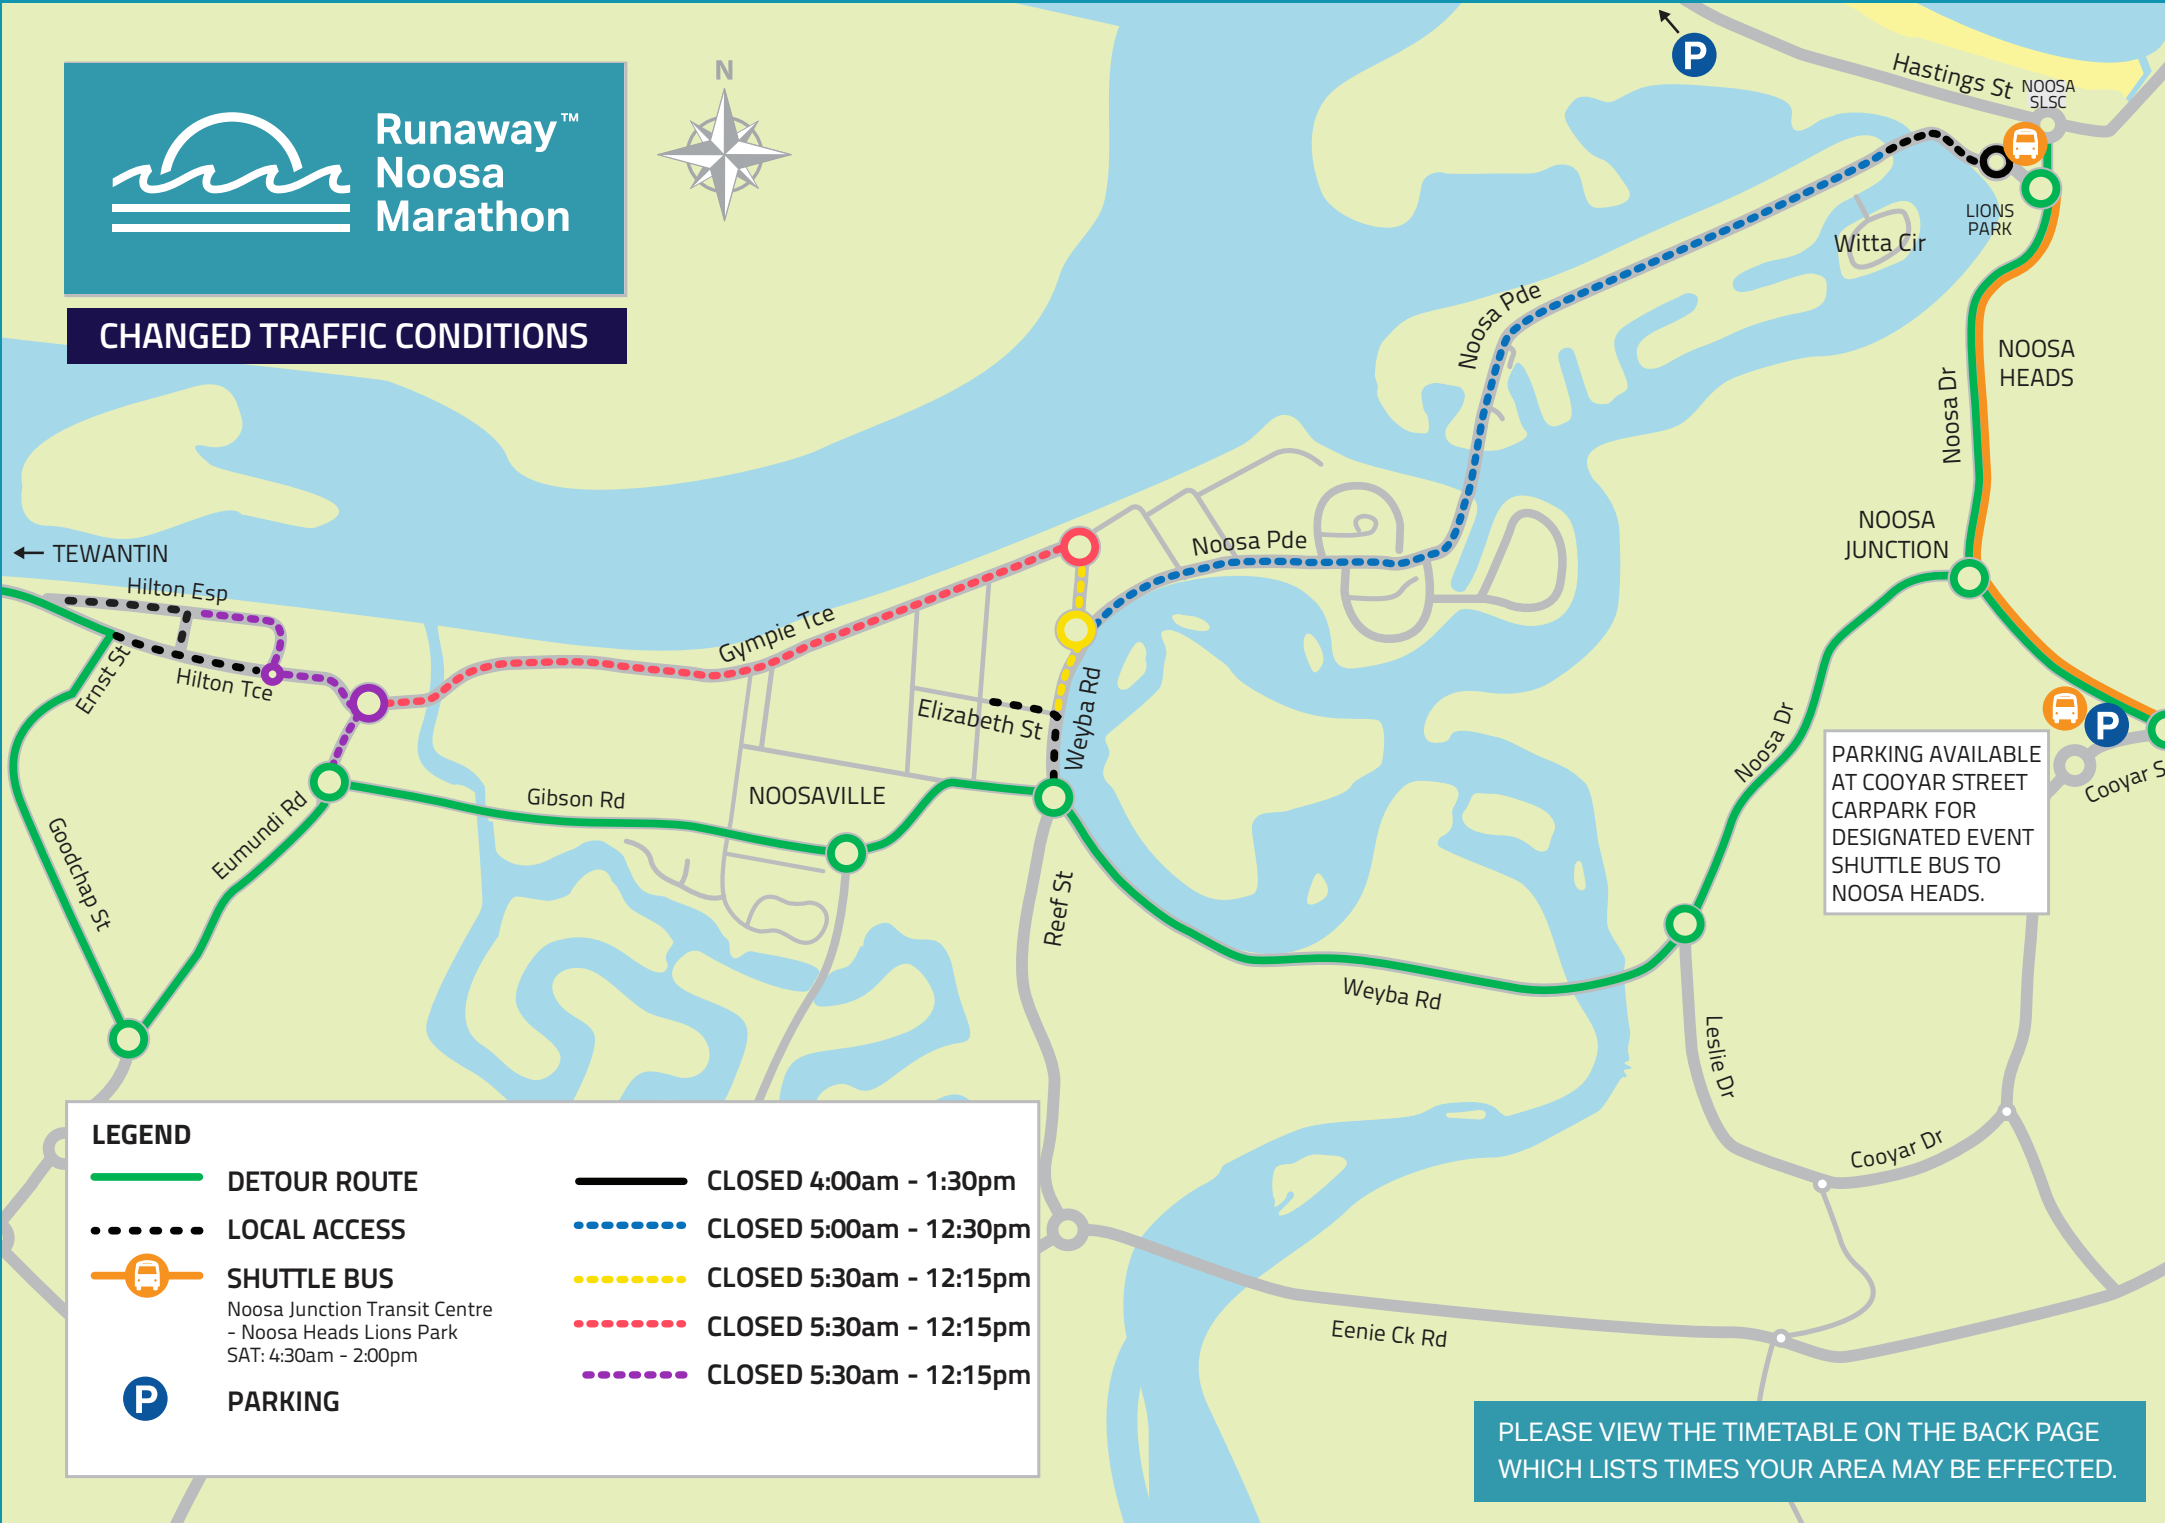

▼ DETOUR ROUTE, SATURDAY 25 MAY

Tewantin to Noosa Heads/ Noosaville	Ernest St and Goodchap St through Eumundi Rd - Gibson Rd - Weyba Rd	6:00am - 12:15pm
	Hilton Tce through Eumundi Rd - Gibson Rd - Weyba Rd	6:00am - 12:15pm
Noosa Heads to Tewantin/ Noosaville	Noosa Drv/Weyba Rd through to Gibson Rd and Eumundi Rd	4:00am - 1:30pm

Entries available, enter online at
www.runawaynoosamarathon.com.au
www.swimnoosa.com

**Runaway™
Noosa
Marathon**

25 -26 MAY 2019

PUBLIC EVENT NOTICE - CHANGED TRAFFIC CONDITIONS & CARPARK CLOSURES

Carpark closures will be in effect from Tuesday 21 May. Changed traffic conditions will apply Saturday 25 May from 4:00am - 1:30pm.

Please take the time to read this IMPORTANT information including road closures, shuttle service and maps which outline how residents are able to travel during event times.

For more information visit
www.runawaynoosamarathon.com
 or ph: 1300 761 384

**Runaway™
Noosa
Marathon**

CHANGED TRAFFIC CONDITIONS

PARKING AVAILABLE AT COOYAR STREET CARPARK FOR DESIGNATED EVENT SHUTTLE BUS TO NOOSA HEADS.

LEGEND

- DETOUR ROUTE
- LOCAL ACCESS
- SHUTTLE BUS
Noosa Junction Transit Centre - Noosa Heads Lions Park
SAT: 4:30am - 2:00pm
- PARKING
- CLOSED 4:00am - 1:30pm
- CLOSED 5:00am - 12:30pm
- CLOSED 5:30am - 12:15pm
- CLOSED 5:30am - 12:15pm
- CLOSED 5:30am - 12:15pm