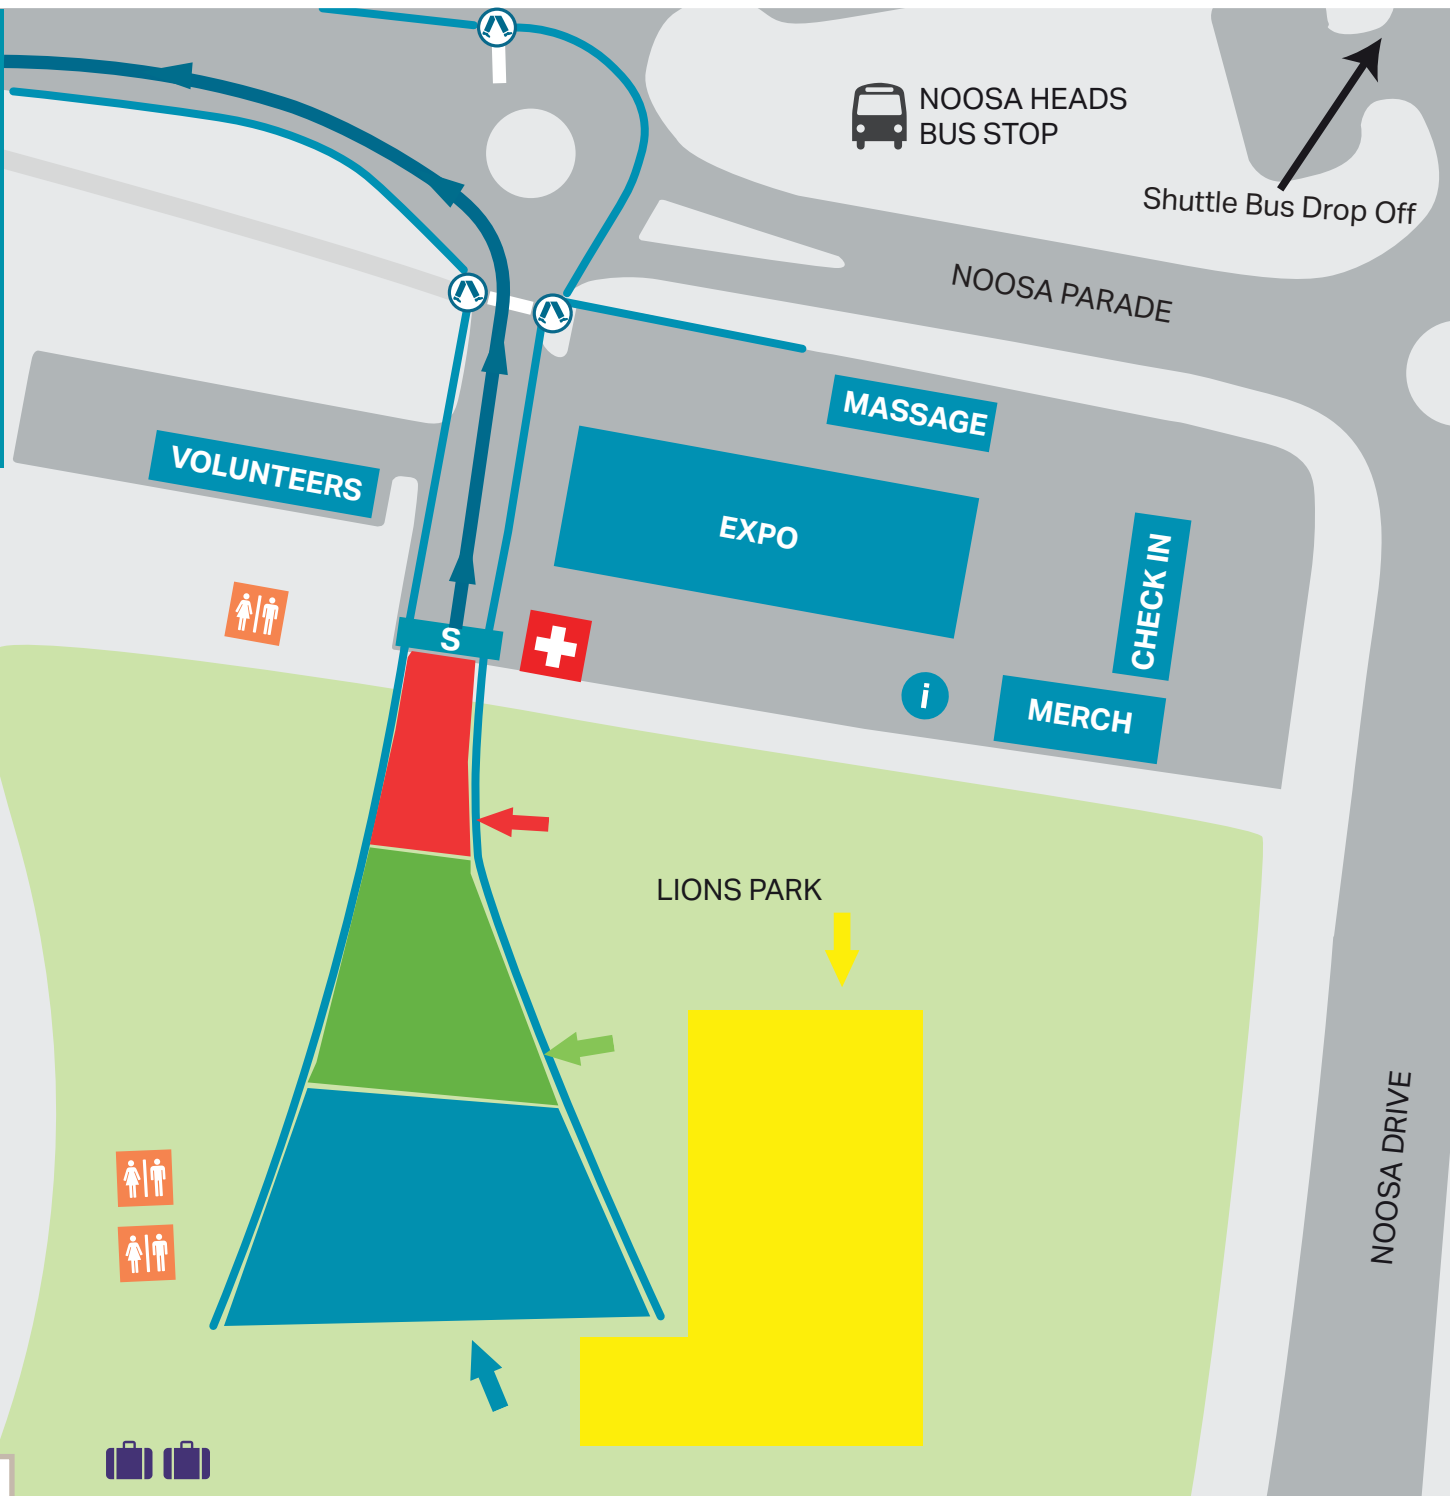

# START ZONE

## Half Marathon

NOOSA HEADS  
BUS STOP

Shuttle Bus Drop Off

NOOSA PARADE

VOLUNTEERS

MASSAGE

EXPO

CHECK IN

MERCH

S

LIONS PARK

NOOSA DRIVE

**LEGEND**

- Course
- Start
- Toilets
- Gear Bags

### START ZONE GUIDE

START LINE 2: HALF-MARATHON