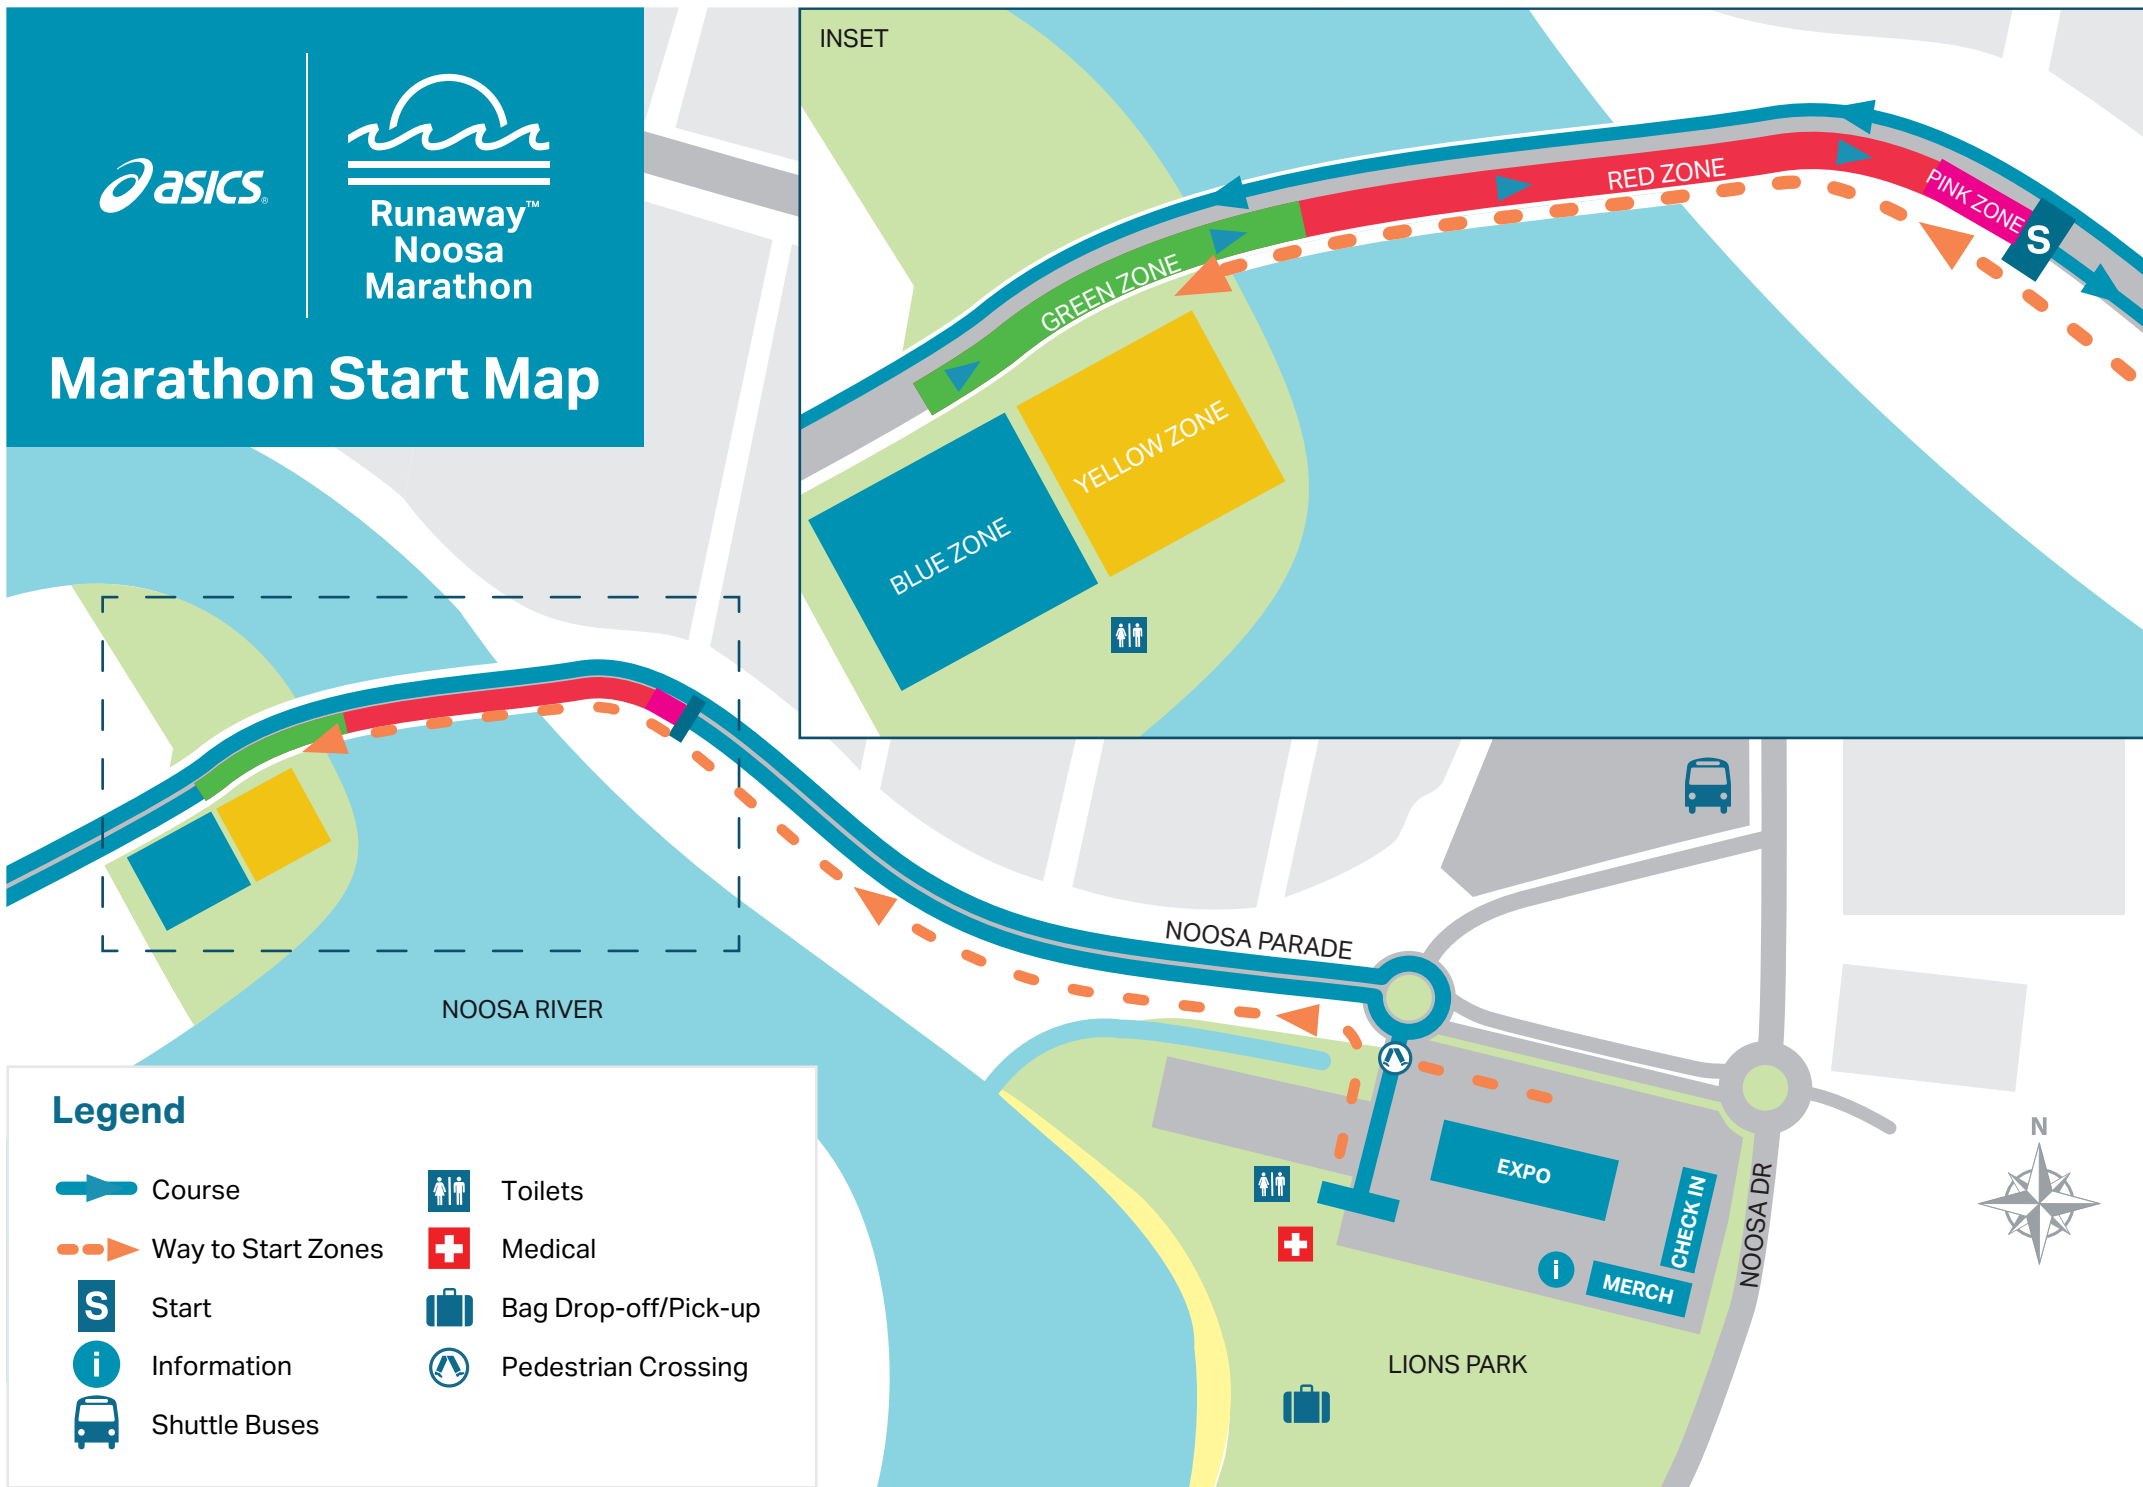

Runaway™  
Noosa  
Marathon

# Marathon Start Map

## Legend

- |                    |                      |
|--------------------|----------------------|
| Course             | Toilets              |
| Way to Start Zones | Medical              |
| Start              | Bag Drop-off/Pick-up |
| Information        | Pedestrian Crossing  |
| Shuttle Buses      |                      |