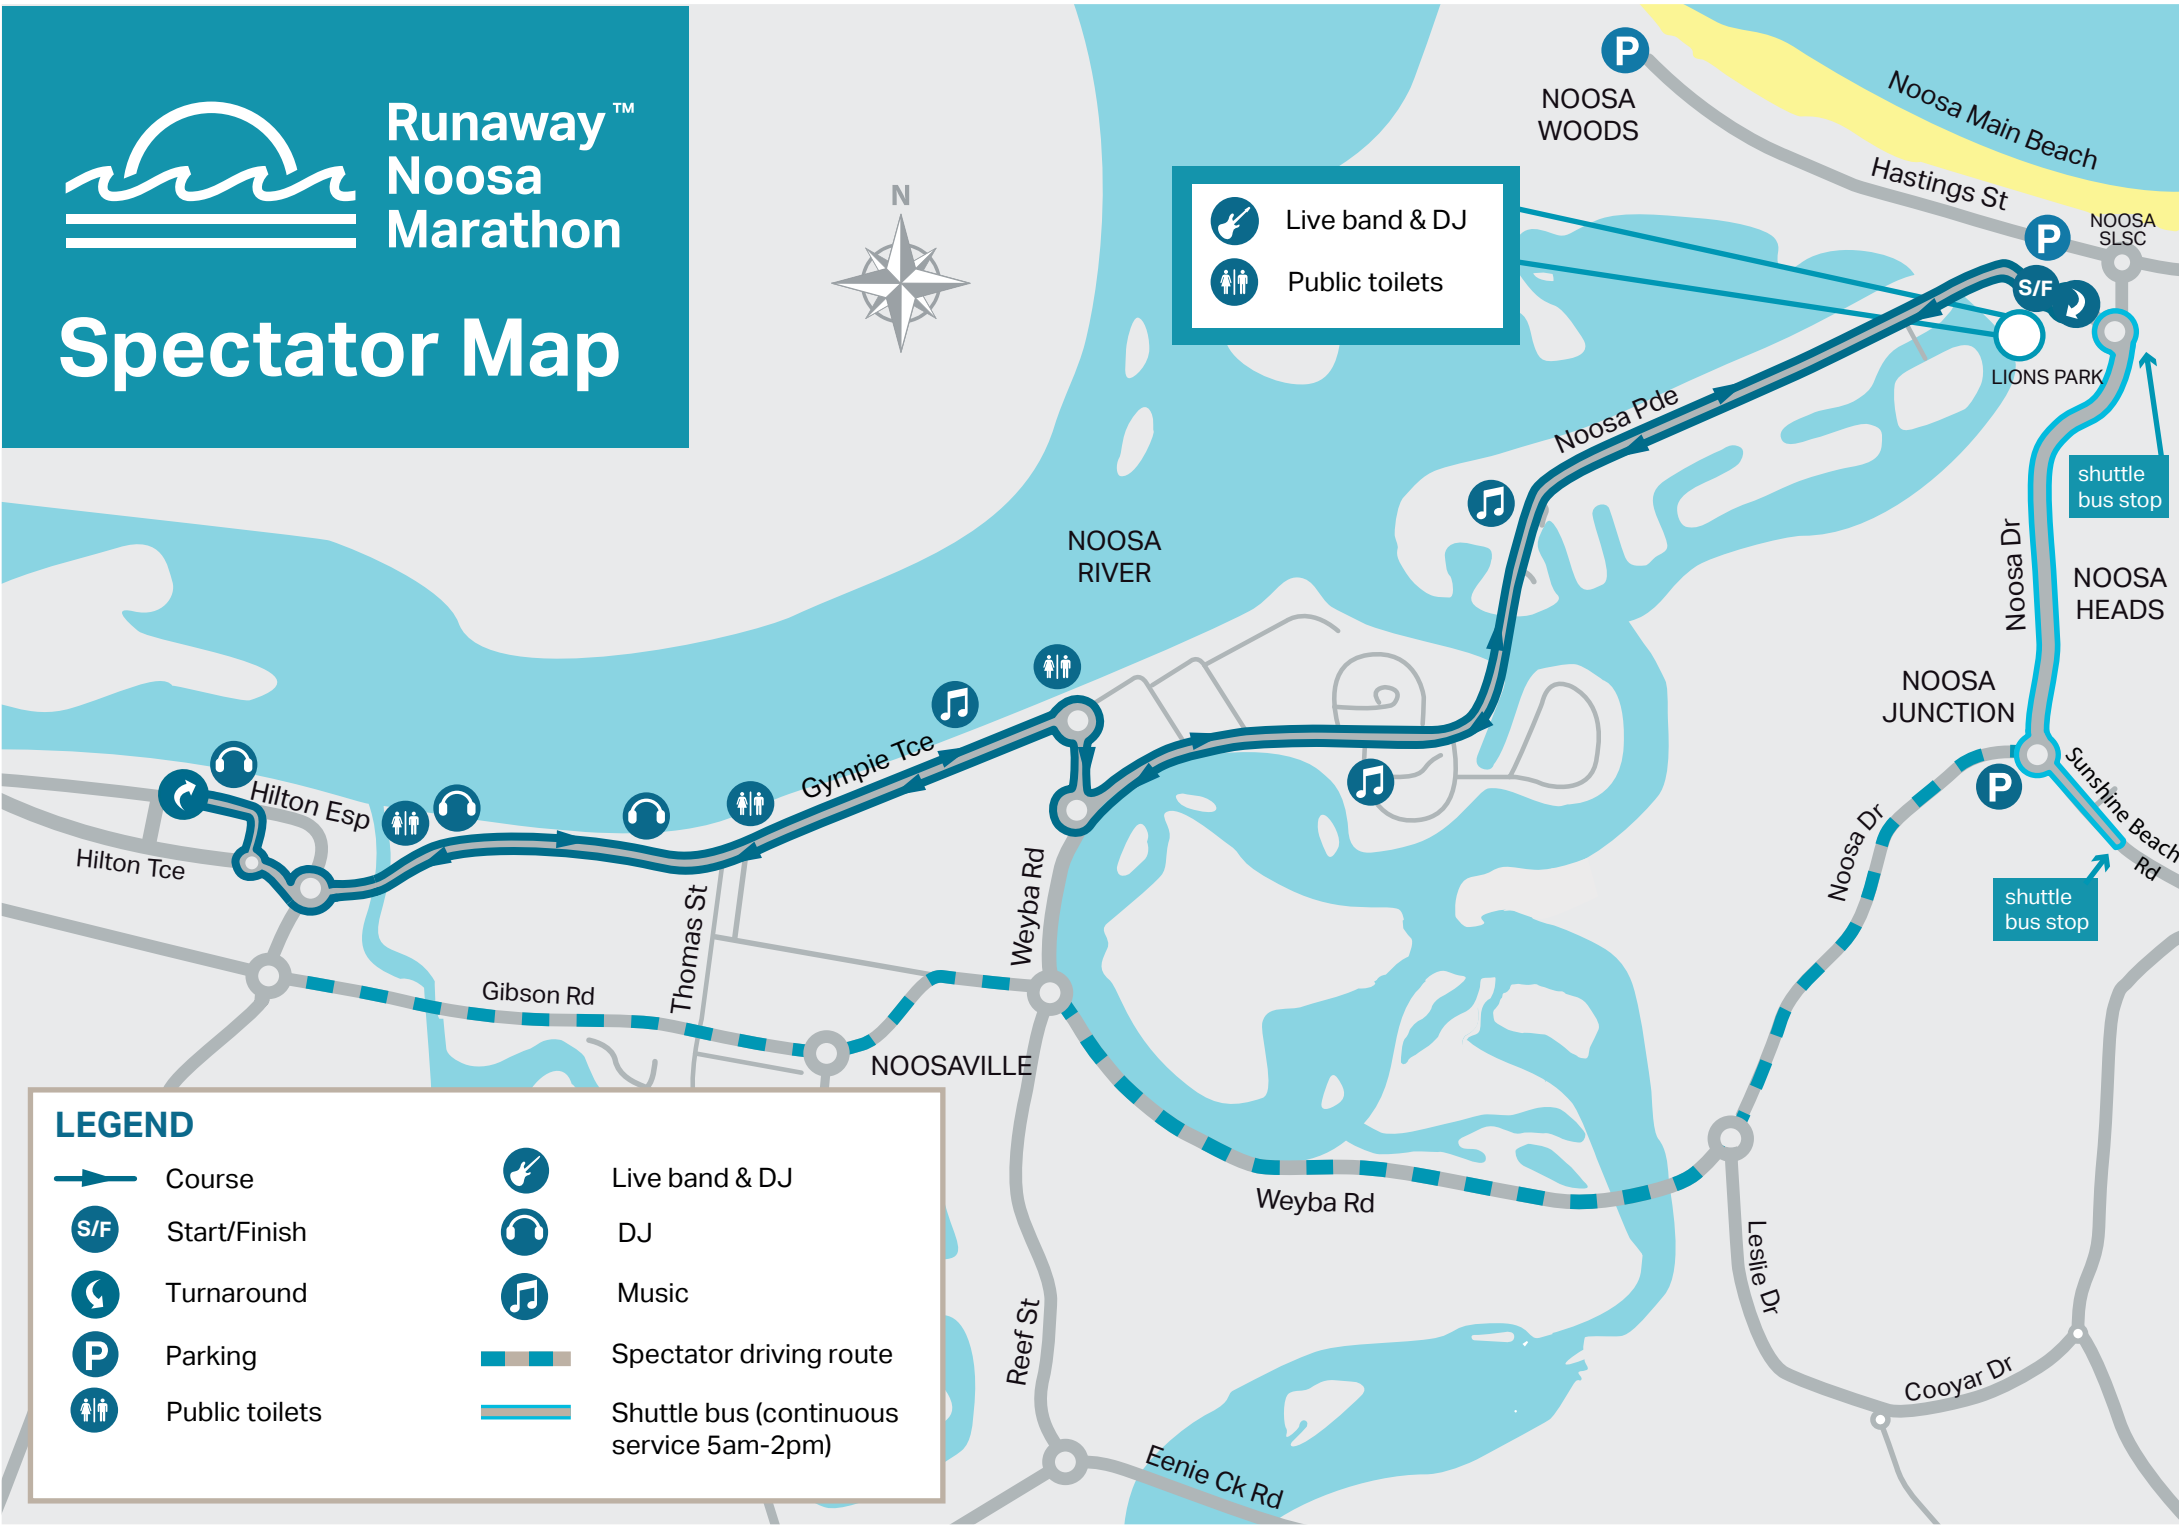

**Runaway™  
Noosa  
Marathon**

# Spectator Map

Live band & DJ  
 Public toilets

**LEGEND**

	Course		Live band & DJ
	Start/Finish		DJ
	Turnaround		Music
	Parking		Spectator driving route
	Public toilets		Shuttle bus (continuous service 5am-2pm)