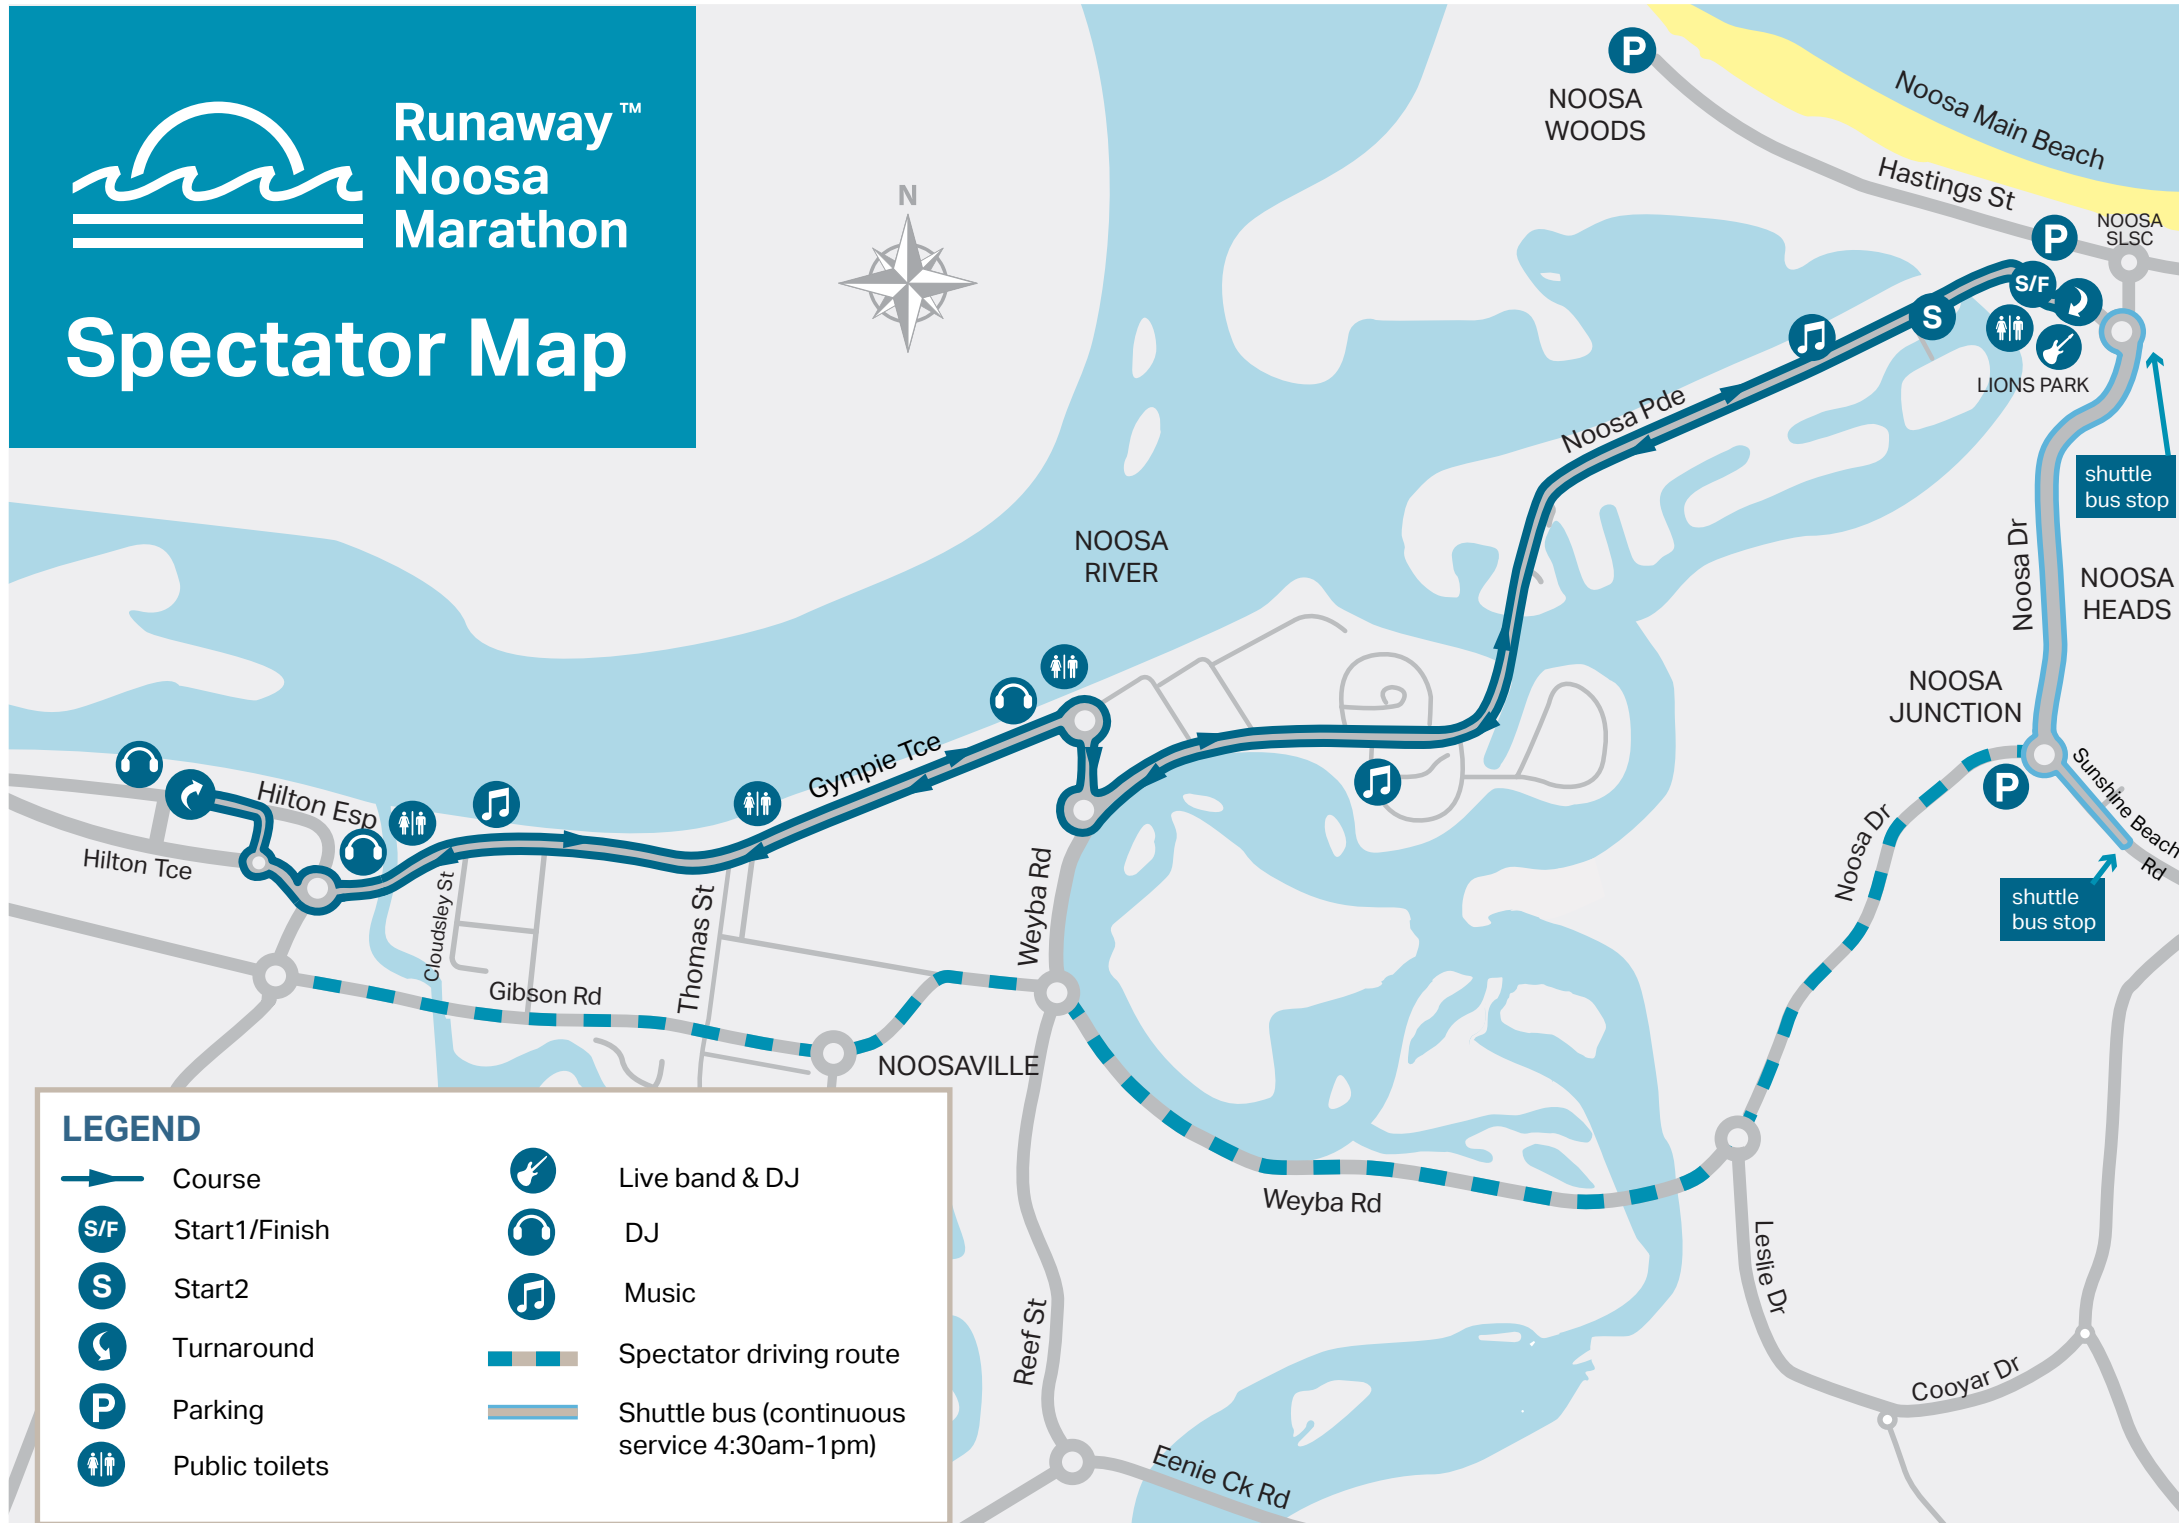

Runaway™
Noosa
Marathon

Spectator Map

LEGEND

- | | | | |
|--|----------------|--|---|
| | Course | | Live band & DJ |
| | Start1/Finish | | DJ |
| | Start2 | | Music |
| | Turnaround | | Spectator driving route |
| | Parking | | Shuttle bus (continuous service 4:30am-1pm) |
| | Public toilets | | |