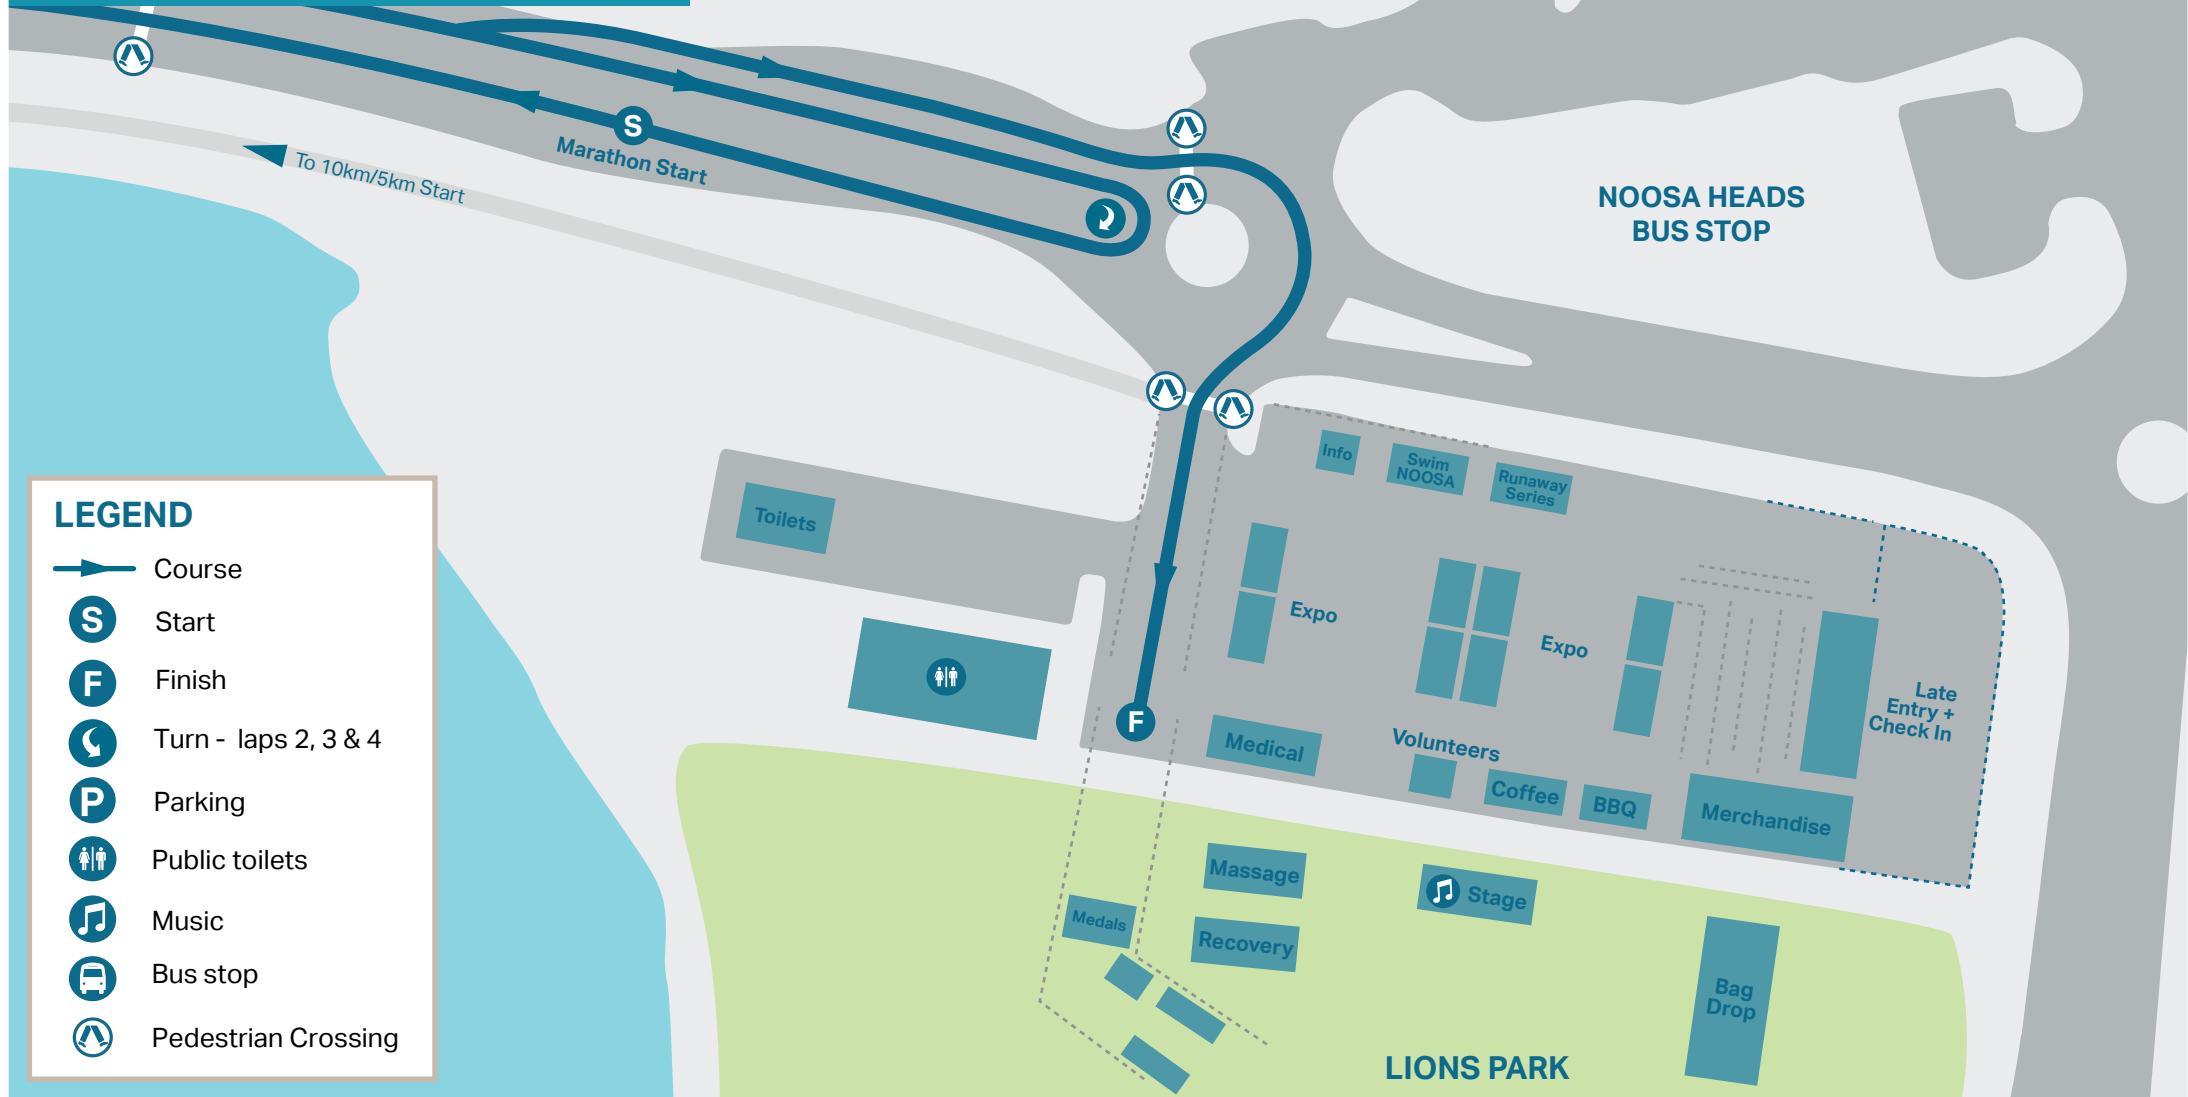

Runaway™
Noosa
Marathon

Venue Map

LEGEND

- Course
- Start
- Finish
- Turn - laps 2, 3 & 4
- Parking
- Public toilets
- Music
- Bus stop
- Pedestrian Crossing